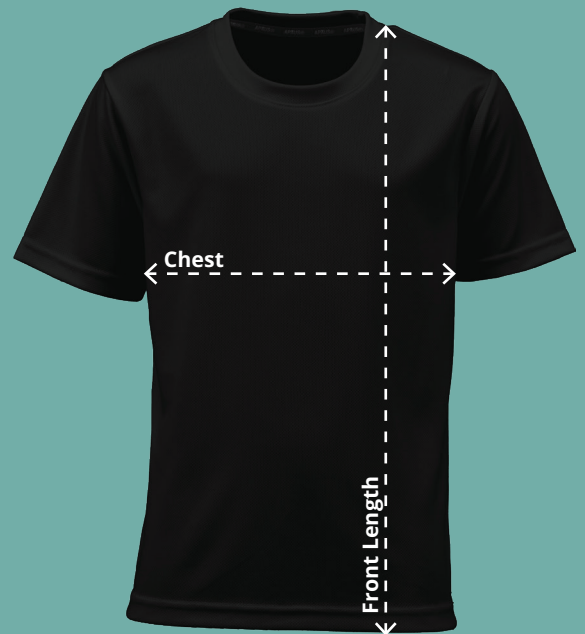

Measuring Guide

Chest (At 2cm from under arm)

Measure across the chest at 2cm below the underarm with the garment laid flat.

Front Length (Side neck point to hem)

Measure from the side neck point of the shoulder down to the hemline.

APTUS Essentials Core Tee
Code: AAAA112322

APTUS Essentials Core Tee

To fit chest (Inches)							30/32"	32/34"	34/36"	38/40"	42/44"	46/48"	50/52"
To fit Age	3/4	4/5	5/6	7/8	9/10	11/12							
Chest (cm)*	32.5	34	36	38	41.5	44.5	47	49.7	52.3	57.5	62.7	67.9	73.1
Front length (cm)	41	42.5	45	49	55	58	61	67	72	75	77	80	82

***Please note these are garment measurements - NOT body measurements.**

PLEASE NOTE THAT GARMENT MEASUREMENTS AND SIZE ARE A GUIDELINE TO BRITISH STANDARD SIZING.